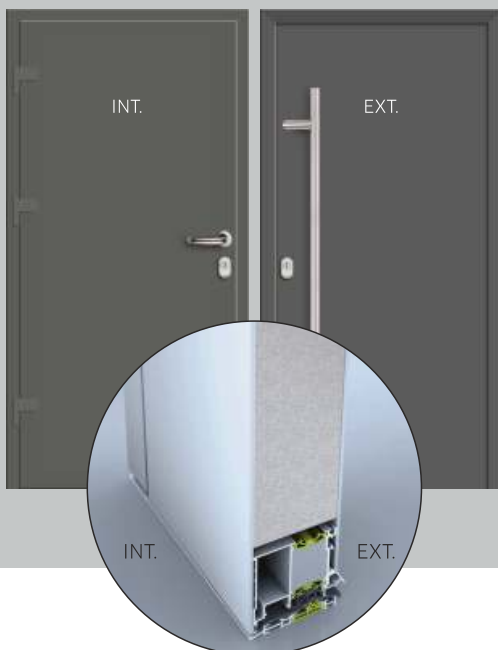

EXTERIOR SIDE

INTERIOR SIDE

EXPLANATION

- 1 DOOR PANEL
- 2 GLASS - DOUBLE/TRIPLE/QUADRUPLE INSULATION GLASS
AVAILABLE WITH DIGITAL PRINT
- 3 ALUMINIUM DOOR PROFILE
- 4 10 mm THICK ESG GLASS WITH DIGITAL PRINT
- 5 INOX FRAME

h /mm/	U /Wm ⁻² K ⁻¹ /
44	0,82
48	0,78
>48	<0,78

COLOURS

RAL

AL DOOR PANEL

POSSIBLE REALISATION OF A DOOR PANEL

ATTACHMENT PANEL

/MODELS 900-921/

ONE-SIDED ATTACHMENT PANEL

/MODELS 909-921/

DOUBLE-SIDED ATTACHMENT PANEL

/MODELS 909-921/

POSSIBLE DOOR PANELS DIMENSIONS

TECHNICAL INFORMATION

ULTRA LUGLASS

GLASS /HPL, AL/

Altdeutsch klar