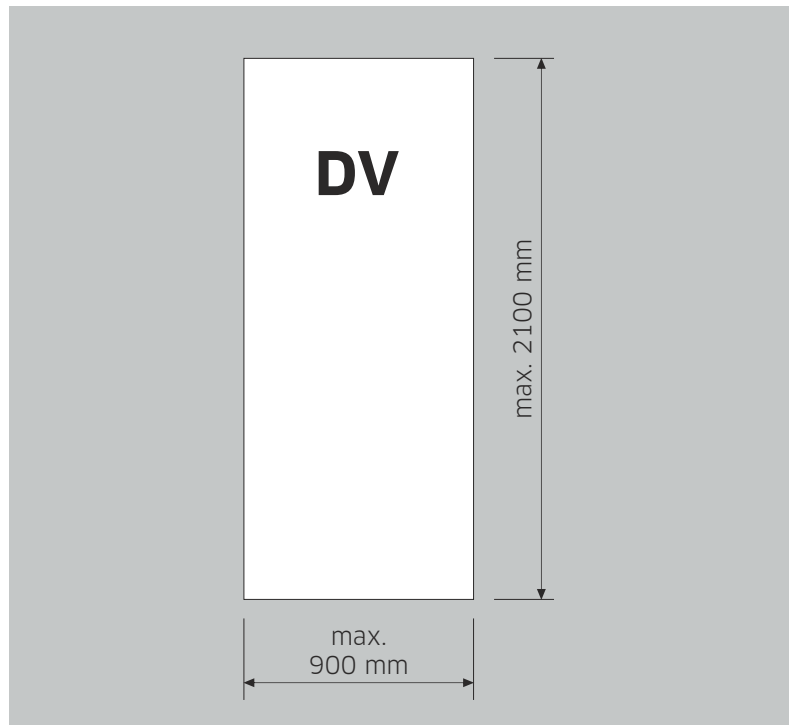

EXTERIOR SIDE

INTERIOR SIDE

EXPLANATION

- 1 DOOR PANEL
- 2 GLASS - DOUBLE/TRIPLE/QUADRUPLE INSULATION GLASS
AVAILABLE WITH DIGITAL PRINT
- 3 ALUMINIUM DOOR PROFILE
- 4 10 mm THICK ESG GLASS WITH DIGITAL PRINT
- 5 INOX FRAME

POSSIBLE SURFACE TREATMENT

HPL DOOR PANEL

POSSIBLE REALISATION OF A DOOR PANEL

ATTACHMENT PANEL

/MODELS 900-921/

DIMENSIONS

PANEL THICKNESS

h /mm/	U /Wm ² K ⁻¹ /
44	0,82
48	0,78

/MODELS 909-921/

DOUBLE-SIDED ATTACHMENT PANEL

/MODELS 909-921/

POSSIBLE DOOR PANELS DIMENSIONS

TECHNICAL INFORMATION

ULTRA LUGLASS

GLASS /HPL, AL/

Altdeutsch klar