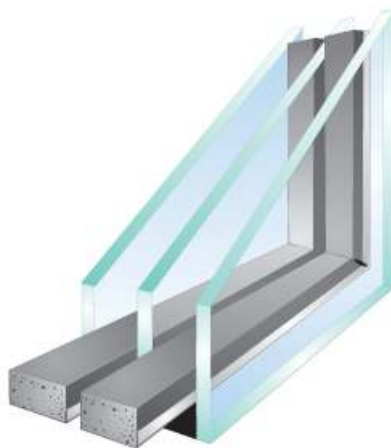

EXTERIOR SIDE

INTERIOR SIDE

EXPLANATION

- 1 DOOR PANEL
- 2 GLASS - DOUBLE/TRIPLE/QUADRUPLE INSULATION GLASS
AVAILABLE WITH DIGITAL PRINT
- 3 ALUMINIUM DOOR PROFILE
- 4 10 mm THICK ESG GLASS WITH DIGITAL PRINT
- 5 INOX FRAME

www.knplast.sk

TECHNICAL INFORMATION

ULTRA LUGLASS

GLASS /HPL, AL/

Stopsol supersilver grau

Stopsol supersilver grün

Thela

Super Spacer®