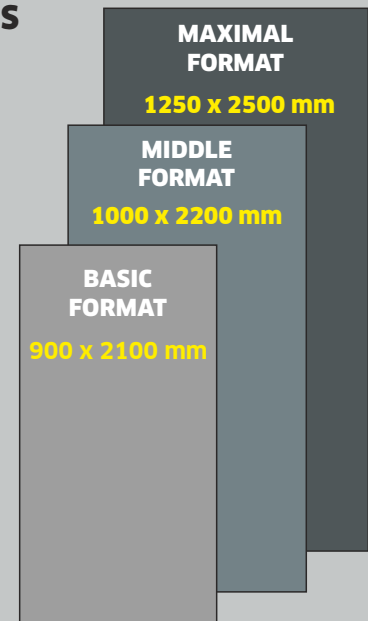

h /mm/	U /Wm ⁻² K ⁻¹ /
44	0,82
48	0,78
>48	<0,78

COLOURS

RAL

AL DOOR PANEL

POSSIBLE REALISATION OF A DOOR PANEL

ATTACHMENT PANEL

/MODELS 900-921/

ONE-SIDED ATTACHMENT PANEL

/MODELS 909-921/

DOUBLE-SIDED ATTACHMENT PANEL

/MODELS 909-921/

POSSIBLE DOOR PANELS DIMENSIONS

TECHNICAL INFORMATION

ULTRA LUGLASS

GLASS /HPL, AL/

Altdeutsch klar