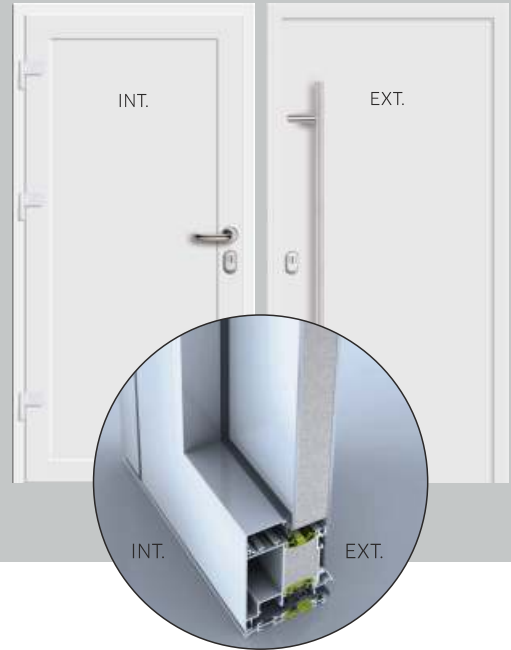

EXTERIOR SIDE

INTERIOR SIDE

EXPLANATION

- 1 DOOR PANEL
- 2 GLASS - DOUBLE/TRIPLE/QUADRUPLE INSULATION GLASS
AVAILABLE WITH DIGITAL PRINT
- 3 ALUMINIUM DOOR PROFILE
- 4 10 mm THICK ESG GLASS WITH DIGITAL PRINT
- 5 INOX FRAME

h /mm/	U /Wm ⁻² K ⁻¹ /
44	0,82
48	0,78
>48	<0,78

COLOURS

RAL

AL DOOR PANEL

POSSIBLE REALISATION OF A DOOR PANEL

ATTACHMENT PANEL

/MODELS 900-921/

ONE-SIDED ATTACHMENT PANEL

/MODELS 909-921/

DOUBLE-SIDED ATTACHMENT PANEL

/MODELS 909-921/

POSSIBLE DOOR PANELS DIMENSIONS

TECHNICAL INFORMATION

ULTRA LUGLASS

GLASS /HPL, AL/

Altdeutsch klar